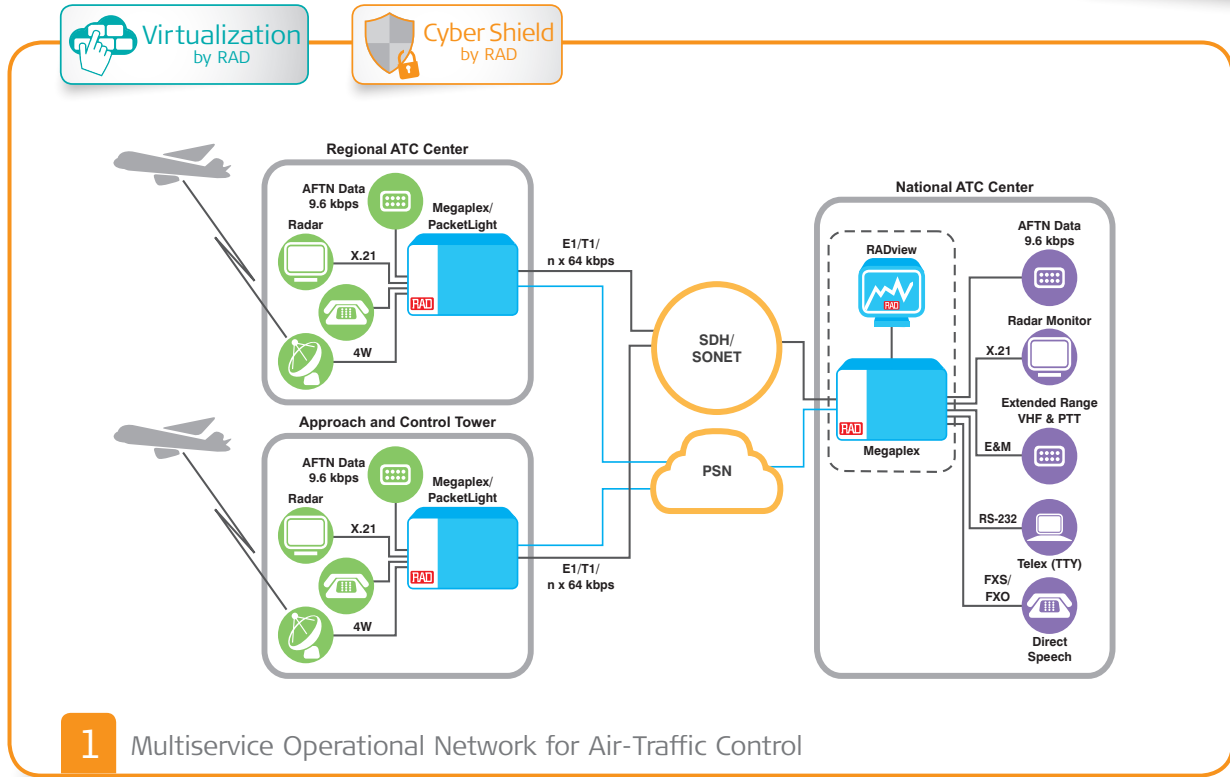

### Your Benefits:

- Ensure reliable, uninterrupted communications between different traffic control centers with RAD's multiservice connectivity solutions over any transport network, including SDH/SONET/PSN/OTN/DWDM
- Deliver direct speech (DS), Telex (TTY), radar data (RD), extended range VHF (ER), and VHF data link (VDL) traffic, together with other voice, fax and LAN services, using industry-standard interfaces
- Transport traffic over copper, fiber, microwave, or satellite links
- Distributed SCADA security suite with integrated firewall and encryption
- Optimized for subrate leased line transmission and backup to reduce OpEx
- Ruggedized platforms withstand the rigors of field operations
- Support fail-safe operations with ISDN, VSAT and Ethernet backup

Your Network's Edge

### Your Benefits:

- Ensure uninterrupted communications between control towers and traffic control centers with RAD's multiservice connectivity solutions for air-traffic control communications
- Deliver direct speech (DS), Telex (TTY), radar data (RD), extended range VHF (ER), and VHF data link (VDL) traffic, together with other voice, fax and LAN services, using industry-standard interfaces
- Ruggedized platforms withstand the rigors of field operations for outdoor CCTV cameras and other security applications
- On-the-move communications for vehicles and vessels in airports and harbors
- Transport traffic over copper, fiber, microwave, or satellite links
- Distributed SCADA security suite with integrated firewall and encryption