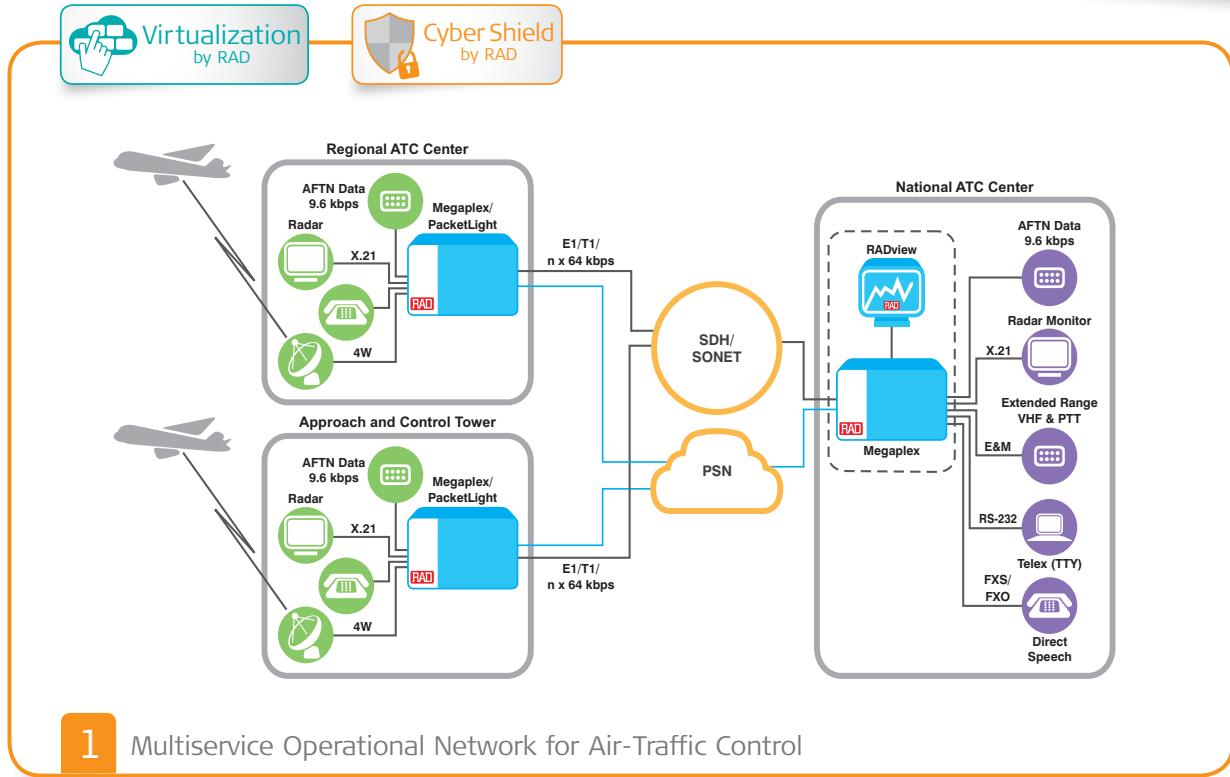

Service Assured Networking Solutions

1 Multiservice Operational Network for Air-Traffic Control

Your Benefits:

- Ensure reliable, uninterrupted communications between different traffic control centers with RAD's multiservice connectivity solutions over any transport network, including SDH/SONET/PSN/OTN/DWDM
- Deliver direct speech (DS), Telex (TTY), radar data (RD), extended range VHF (ER), and VHF data link (VDL) traffic, together with other voice, fax and LAN services, using industry-standard interfaces
- Transport traffic over copper, fiber, microwave, or satellite links
- Distributed SCADA security suite with integrated firewall and encryption
- Optimized for subrate leased line transmission and backup to reduce OpEx
- Ruggedized platforms withstand the rigors of field operations
- Support fail-safe operations with ISDN, VSAT and Ethernet backup

Products Included in this Solution:

Megalex-4
Next-Generation Multiservice Networking Node

PacketLight
Complete Solutions for WTM/OTN and Dark Fiber Applications

RADview
Network Management and Orchestration

2 Airport Communications

Your Benefits:

- Ensure uninterrupted communications between control towers and traffic control centers with RAD's multiservice connectivity solutions for air-traffic control communications
- Deliver direct speech (DS), Telex (TTY), radar data (RD), extended range VHF (ER), and VHF data link (VDL) traffic, together with other voice, fax and LAN services, using industry-standard interfaces
- Ruggedized platforms withstand the rigors of field operations for outdoor CCTV cameras and other security applications
- On-the-move communications for vehicles and vessels in airports and harbors
- Transport traffic over copper, fiber, microwave, or satellite links
- Distributed SCADA security suite with integrated firewall and encryption