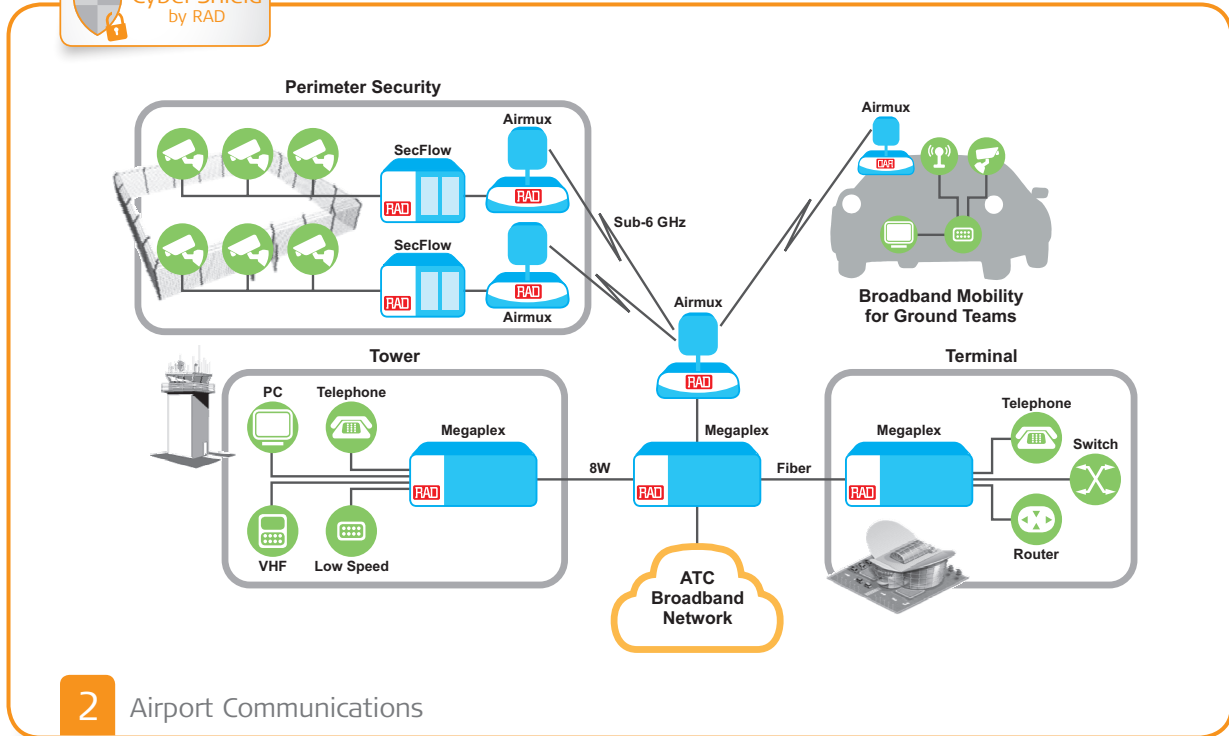

### Your Benefits:

- Ensure reliable, uninterrupted communications between different traffic control centers with RAD's multiservice connectivity solutions over any transport network, including SDH/SONET/PSN/OTN/DWDM
- Deliver direct speech (DS), Telex (TTY), radar data (RD), extended range VHF (ER), and VHF data link (VDL) traffic, together with other voice, fax and LAN services, using industry-standard interfaces
- Transport traffic over copper, fiber, microwave, or satellite links
- Distributed SCADA security suite with integrated firewall and encryption
- Optimized for subrate leased line transmission and backup to reduce OpEx
- Ruggedized platforms withstand the rigors of field operations
- Support fail-safe operations with ISDN, VSAT and Ethernet backup

### Products Included in this Solution:

**Megalex-4**  
Next-Generation Multiservice Networking Node

**PacketLight**  
Complete Solutions for WTM/OTN and Dark Fiber Applications

**RADview**  
Network Management and Orchestration

Your Network's Edge

### Your Benefits:

- Ensure uninterrupted communications between control towers and traffic control centers with RAD's multiservice connectivity solutions for air-traffic control communications
- Deliver direct speech (DS), Telex (TTY), radar data (RD), extended range VHF (ER), and VHF data link (VDL) traffic, together with other voice, fax and LAN services, using industry-standard interfaces
- Ruggedized platforms withstand the rigors of field operations for outdoor CCTV cameras and other security applications
- On-the-move communications for vehicles and vessels in airports and harbors
- Transport traffic over copper, fiber, microwave, or satellite links
- Distributed SCADA security suite with integrated firewall and encryption