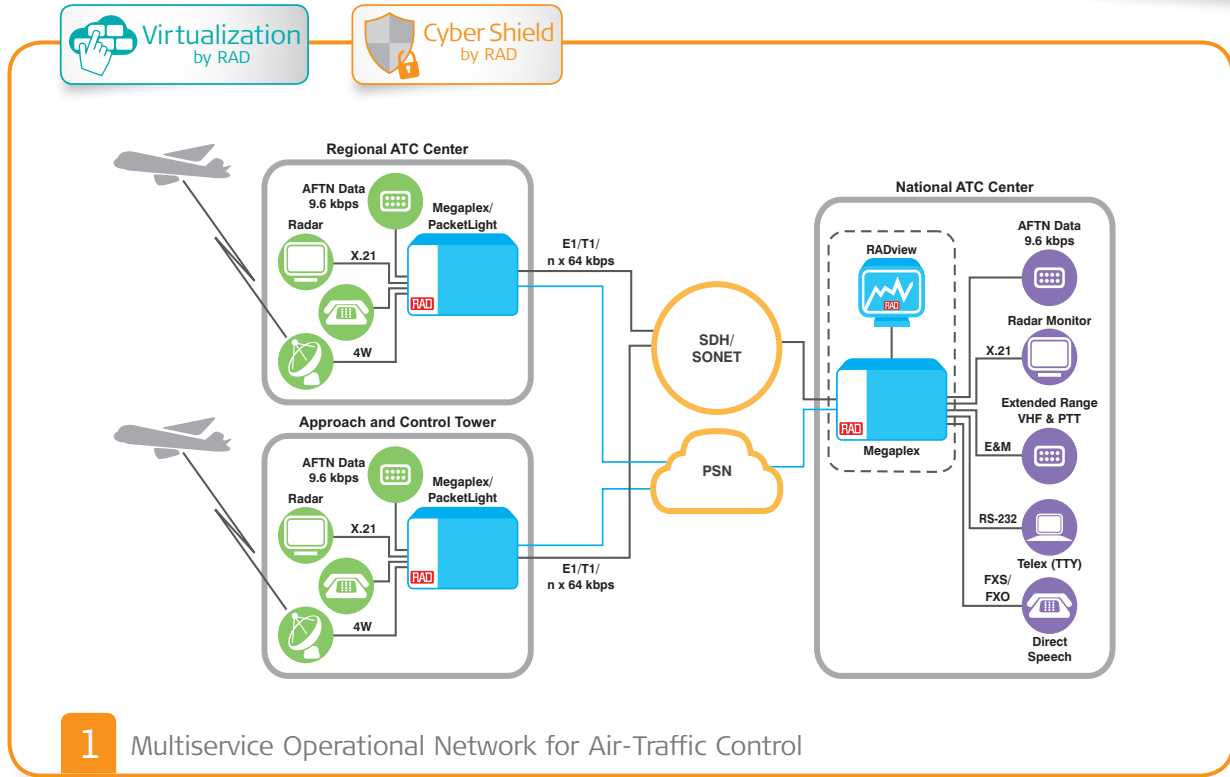

Service Assured Networking Solutions

Your Benefits:

- Ensure reliable, uninterrupted communications between different traffic control centers with RAD's multiservice connectivity solutions over any transport network, including SDH/SONET/PSN/OTN/DWDM
- Deliver direct speech (DS), Telex (TTY), radar data (RD), extended range VHF (ER), and VHF data link (VDL) traffic, together with other voice, fax and LAN services, using industry-standard interfaces
- Transport traffic over copper, fiber, microwave, or satellite links
- Distributed SCADA security suite with integrated firewall and encryption
- Optimized for subrate leased line transmission and backup to reduce OpEx
- Ruggedized platforms withstand the rigors of field operations
- Support fail-safe operations with ISDN, VSAT and Ethernet backup

Products Included in this Solution:

Megalex-4
Next-Generation Multiservice Networking Node

PacketLight
Complete Solutions for WTM/OTN and Dark Fiber Applications

RADview
Network Management and Orchestration

Your Network's Edge

2 Airport Communications

Your Benefits:

- Ensure uninterrupted communications between control towers and traffic control centers with RAD's multiservice connectivity solutions for air-traffic control communications
- Deliver direct speech (DS), Telex (TTY), radar data (RD), extended range VHF (ER), and VHF data link (VDL) traffic, together with other voice, fax and LAN services, using industry-standard interfaces
- Ruggedized platforms withstand the rigors of field operations for outdoor CCTV cameras and other security applications
- On-the-move communications for vehicles and vessels in airports and harbors
- Transport traffic over copper, fiber, microwave, or satellite links
- Distributed SCADA security suite with integrated firewall and encryption

Products Included in this Solution:

Airmux-Mobility
Mobile Wireless Access

Megaplex-4
Next-Generation Multiservice Networking Node

SecFlow-2
Ruggedized SCADA-Aware Ethernet Switch/Router