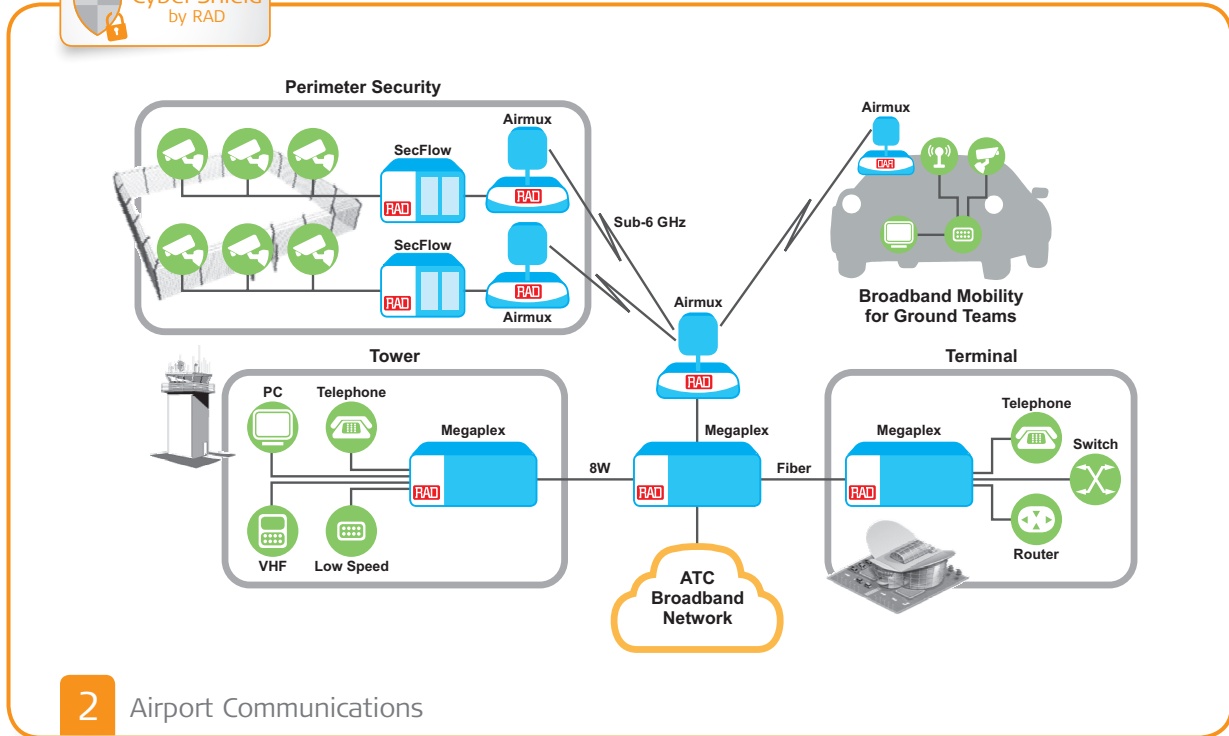

Service Assured Networking Solutions

Your Benefits:

- Ensure reliable, uninterrupted communications between different traffic control centers with RAD's multiservice connectivity solutions over any transport network, including SDH/SONET/PSN/OTN/DWDM
- Deliver direct speech (DS), Telex (TTY), radar data (RD), extended range VHF (ER), and VHF data link (VDL) traffic, together with other voice, fax and LAN services, using industry-standard interfaces
- Transport traffic over copper, fiber, microwave, or satellite links
- Distributed SCADA security suite with integrated firewall and encryption
- Optimized for subrate leased line transmission and backup to reduce OpEx
- Ruggedized platforms withstand the rigors of field operations
- Support fail-safe operations with ISDN, VSAT and Ethernet backup

Products Included in this Solution:

Megalex-4
Next-Generation Multiservice Networking Node

PacketLight
Complete Solutions for WTM/OTN and Dark Fiber Applications

RADview
Network Management and Orchestration

Your Network's Edge

2 Airport Communications

Your Benefits:

- Ensure uninterrupted communications between control towers and traffic control centers with RAD's multiservice connectivity solutions for air-traffic control communications
- Deliver direct speech (DS), Telex (TTY), radar data (RD), extended range VHF (ER), and VHF data link (VDL) traffic, together with other voice, fax and LAN services, using industry-standard interfaces
- Ruggedized platforms withstand the rigors of field operations for outdoor CCTV cameras and other security applications
- On-the-move communications for vehicles and vessels in airports and harbors
- Transport traffic over copper, fiber, microwave, or satellite links
- Distributed SCADA security suite with integrated firewall and encryption

Products Included in this Solution:

Airmux-Mobility
Mobile Wireless Access

Megaplex-4
Next-Generation Multiservice Networking Node

SecFlow-2
Ruggedized SCADA-Aware Ethernet Switch/Router