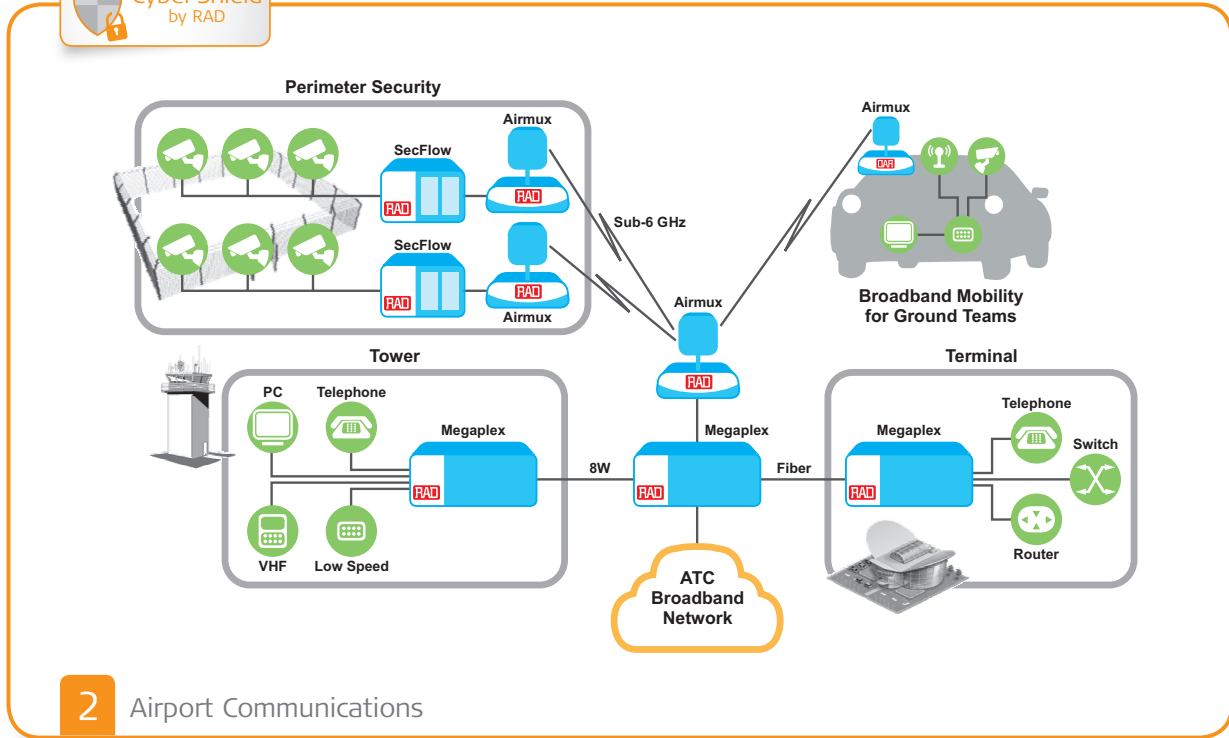

Service Assured Networking Solutions

1 Multiservice Operational Network for Air-Traffic Control

Your Benefits:

- Ensure reliable, uninterrupted communications between different traffic control centers with RAD's multiservice connectivity solutions over any transport network, including SDH/SONET/PSN/OTN/DWDM
- Deliver direct speech (DS), Telex (TTY), radar data (RD), extended range VHF (ER), and VHF data link (VDL) traffic, together with other voice, fax and LAN services, using industry-standard interfaces
- Transport traffic over copper, fiber, microwave, or satellite links
- Distributed SCADA security suite with integrated firewall and encryption
- Optimized for subrate leased line transmission and backup to reduce OpEx
- Ruggedized platforms withstand the rigors of field operations
- Support fail-safe operations with ISDN, VSAT and Ethernet backup

Products Included in this Solution:

Megalex-4
Next-Generation Multiservice Networking Node

PacketLight
Complete Solutions for WTM/OTN and Dark Fiber Applications

RADview
Network Management and Orchestration

2 Airport Communications

Your Benefits:

- Ensure uninterrupted communications between control towers and traffic control centers with RAD's multiservice connectivity solutions for air-traffic control communications
- Deliver direct speech (DS), Telex (TTY), radar data (RD), extended range VHF (ER), and VHF data link (VDL) traffic, together with other voice, fax and LAN services, using industry-standard interfaces
- Ruggedized platforms withstand the rigors of field operations for outdoor CCTV cameras and other security applications
- On-the-move communications for vehicles and vessels in airports and harbors
- Transport traffic over copper, fiber, microwave, or satellite links
- Distributed SCADA security suite with integrated firewall and encryption